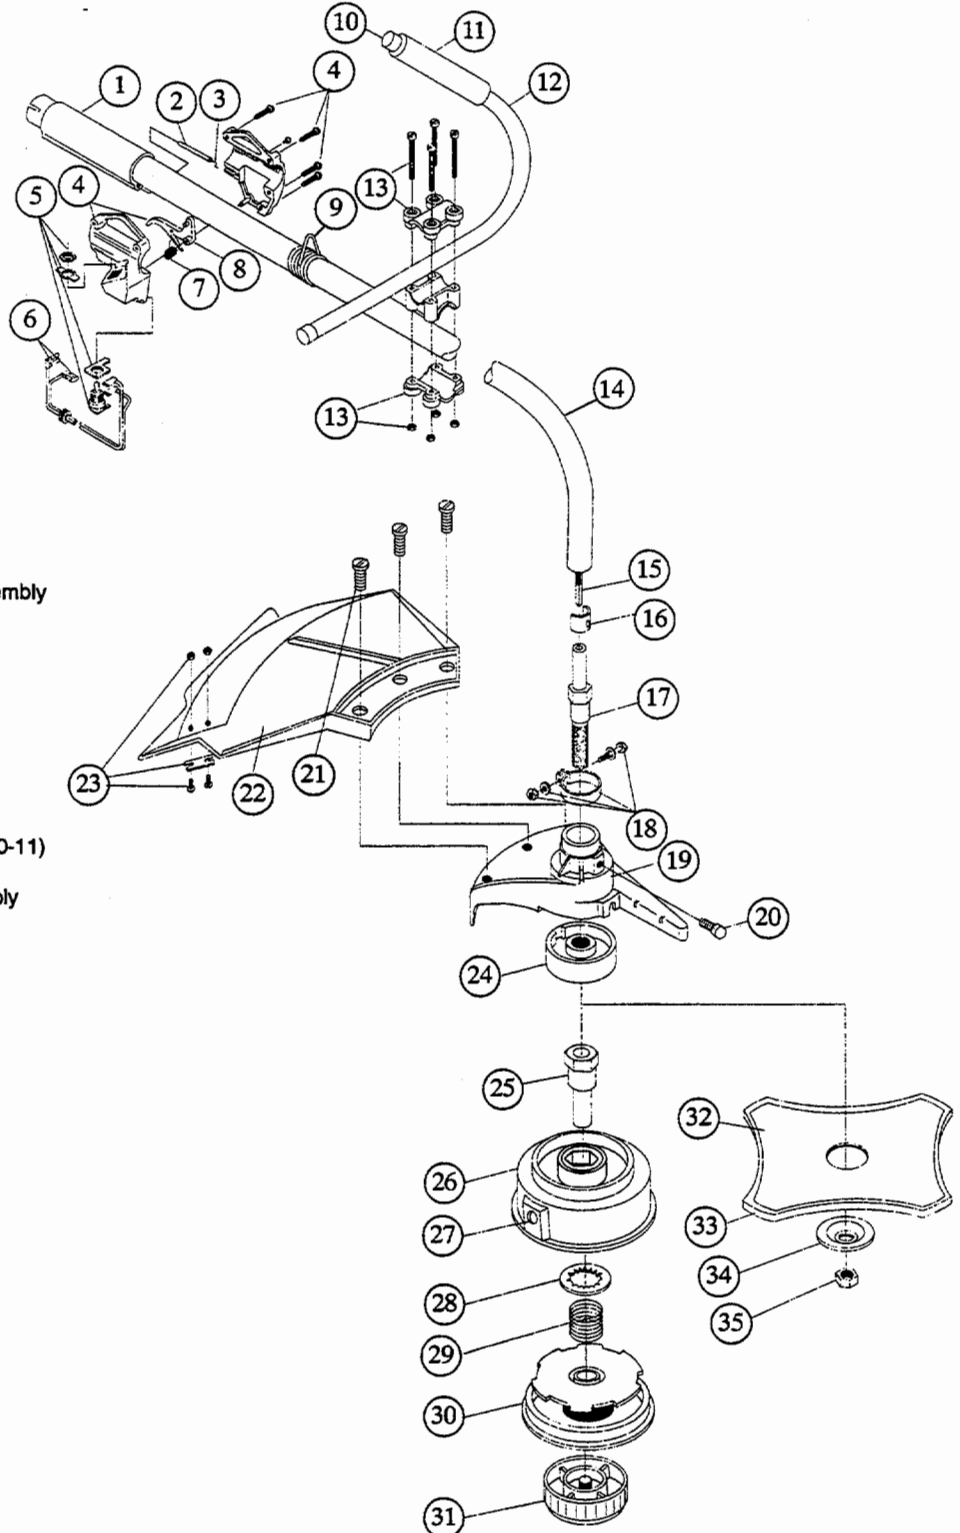

BOOM & TRIMMER PARTS - SINGER GTB2816

(Serial no. 411107336 and greater)

Item	Part No.	Description
1	147590	Main Handle Grip
2	147594	Throttle Cable Housing Assembly
3	610315	Throttle Cable
4	180251	Throttle Trigger Assembly
5	180252	Switch Assembly
6	180759	Lead Wire Assembly
7	610314	Throttle Trigger Spring
8	180975	Trigger
9	610327	Shoulder Strap Clip
10	612021	Tube Closure
11	612831	Grip
12	147369	J-Handle Assembly (items 10-11)
13	683295	Handle Bracket Assembly
14	180723	Drive Shaft Housing Assembly
15	682064	Flexible Drive Shaft
16	180287	Retainer Sleeve
17	180724	Drive Shaft
18	153597	Clamp Assembly
19	180383	Bearing Housing Assembly
20	180288	Mounting Bolt Assembly
21	683304	Guard Mounting Screws
22	180382	Guard and Blade Assembly
23	682061	Blade Assembly
24	147006	Blade Driver
25	145896	Spool Shaft
26	153599	Outer Spool and Eyelet
27	145566	Eyelet
28	612026	Retainer (10 pack)
29	610317	Spring
30	153600	Inner Reel
31	153066	Bump Head Knob Assembly
32	145873	Brush Blade
33	147670	Blade Tooth Cover
34	147007	Blade Retaining Washer
35	145895	Blade Retaining Nut
*	147299	Locking Rod Tool
*	682075	Shoulder Strap Assembly