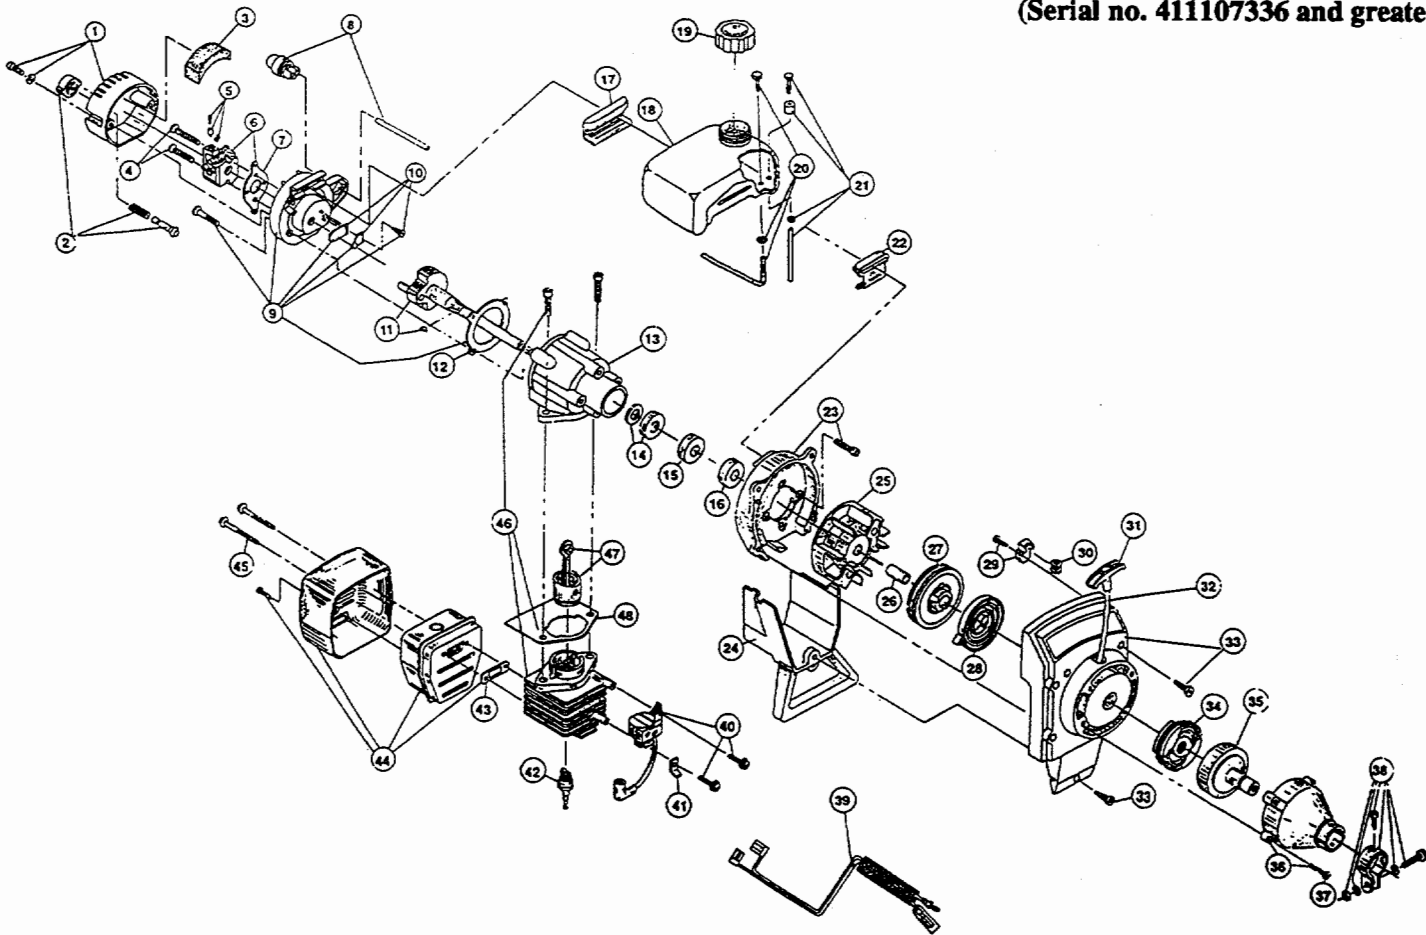

ENGINE PARTS - SINGER GTB2816

(Serial no. 411107336 and greater)

Item	Part No.	Description	Item	Part No.	Description
1	683414	Carburetor/Air Cleaner Assembly (includes items 2 and 3)	32	613103	Rope
2	682052	Choke Knob Assembly	33	180758	Starter Housing Assembly
3	610312	Air Cleaner Filter	34	153591	Clutch Rotor Assembly
4	682505	Carburetor Mounting Screw Assembly	35	153592	Clutch Drum Assembly
5	682048	Throttle Adjustment Assembly (Walbro)	36	180098	Clutch Cover Assembly
5	180092	Throttle Adjustment Assembly (Zama)	37	145888	Clutch Cover Screw Assembly
6	180528	Carburetor Assembly	38	153597	Upper Clamp Assembly
7	610675	Carburetor Gasket (10 pack)	39	180759	Lead Wire Assembly
8	683974	Primer and Hose Assembly	40	683390	Module Assembly
9	180033	Carb Mount Assembly	41	180753	Ground Tab
10	147573	Reed Assembly	42	610311	Spark Plug
11	180022	Power Shaft Assembly	43	610672	Exhaust Gasket (10 pack)
12	612115	Carburetor Mount Gasket (10 pack)	44	180119	Muffler Assembly
13	180026	Crankcase Service Assembly (items 11, 13-16)	45	147575	Muffler Mounting Hardware
14	682041	Inner Bearing Assembly	46	180063	Cylinder Assembly
15	610309	Seal	47	147012	Piston and Rod Assembly
16	610308	Outer Bearing Assembly	48	610674	Cylinder Gasket (10 pack)
17	612134	Rear Mounting Pad	*	180034	Engine Hardware Kit
18	147457	Fuel Tank Assembly (includes items 19-21)	*	180011	Engine Gasket Kit
19	180000	Fuel Cap Assembly	*	153308	O.E.M. Carburetor Repair Kit (Walbro)
20	147290	Return Line Assembly	*	180090	O.E.M. Carburetor Repair Kit (Zama)
21	682039	Fuel Line Assembly	*	153309	Gasket-Diaphragm Repair Kit (Walbro)
22	145308	Front Mounting Pad	*	180091	Gasket-Diaphragm Repair Kit (Zama)
23	153520	Shroud Assembly	*	180530	Piston Ring
24	153403	Shroud Extension and Stand	*	180027	Short Block Assembly (items 11, 13-16, 42, 46-48)
25	180929	Flywheel Assembly	*	610676	Flywheel Key (10 pack)
26	145918	Spacer	*	147544	Starter Housing Screw Set
27	180535	Recoil Pulley Assembly	*	not shown	
28	613102	Recoil Spring			
29	180930	Pulley Retainer Assembly			
30	611061	Rope Guide			
31	610300	Pull Handle